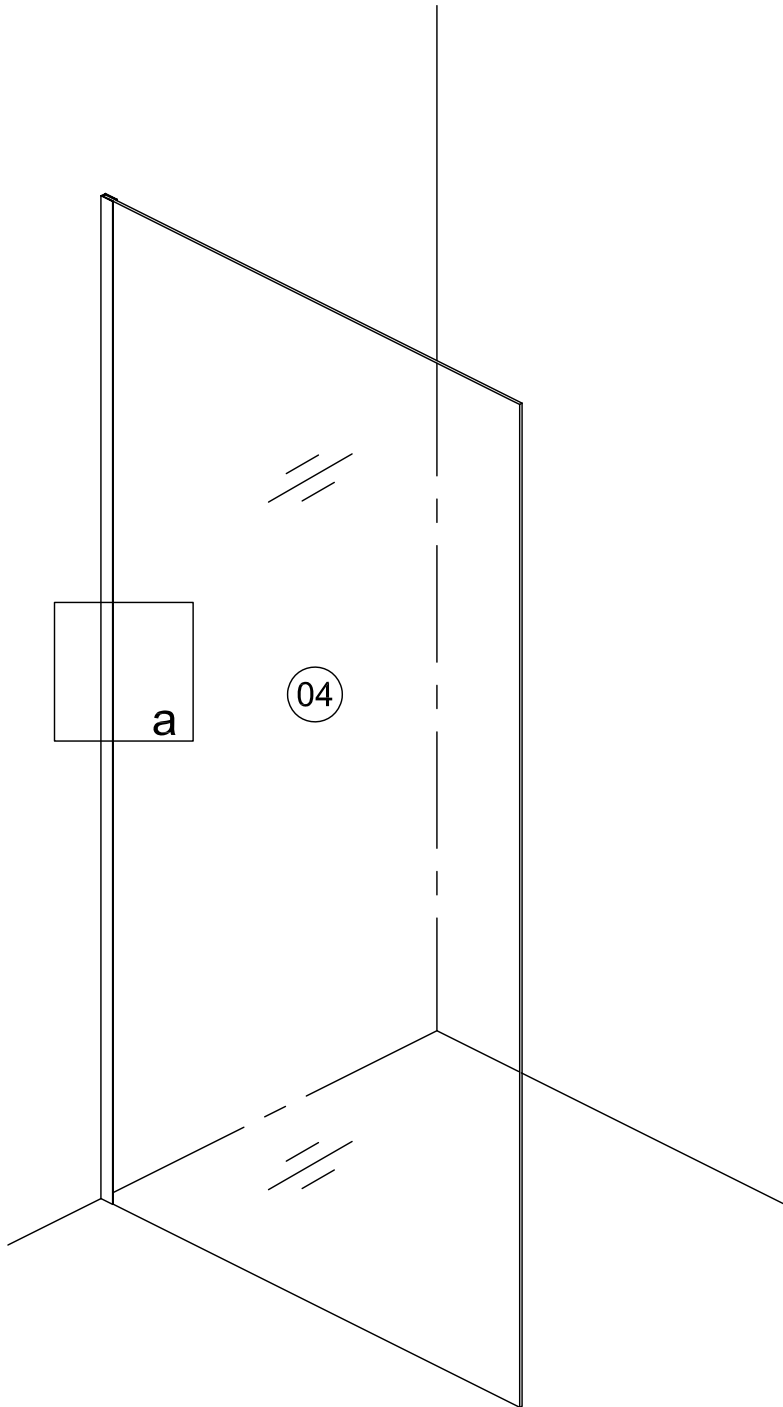

INSTALLATION MANUAL

MODEL:12050 / 12051

SIZE:80x195CM

MODEL:12058 / 12059

SIZE:90x195CM

01

x4

02

x1

Ø6mm 

03

x1

04

x1

06

x1