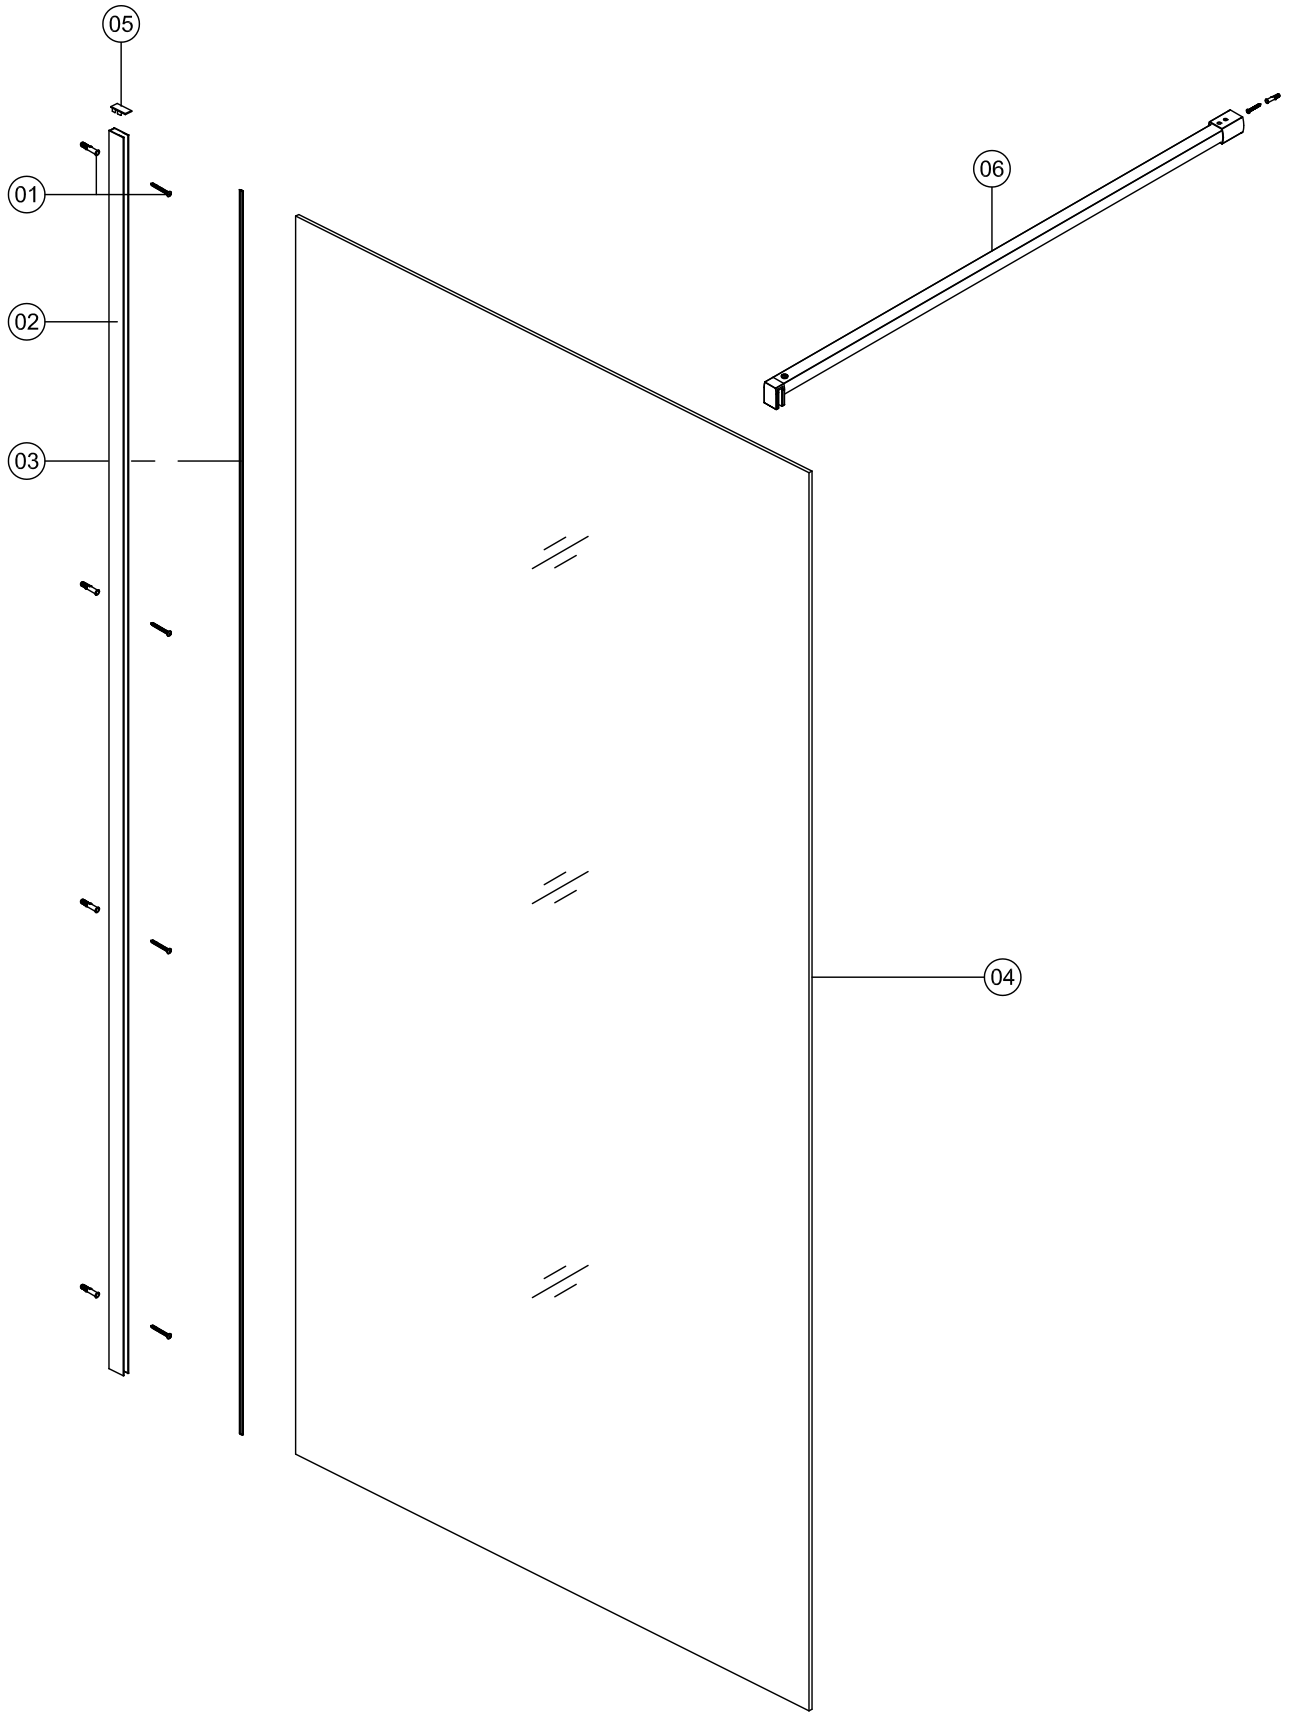

INSTALLATION MANUAL

MODEL:12050 / 12051

SIZE:80x195CM

MODEL:12058 / 12059

SIZE:90x195CM

01

x4

02

x1

Ø6mm 

03

x1

04

x1

06

x1