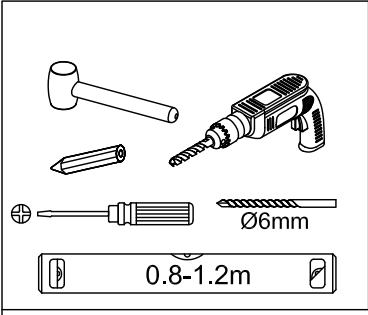

INSTALLATION MANUAL

MODEL:12050 / 12051

SIZE:80x195CM

MODEL:12058 / 12059

SIZE:90x195CM

01

x4

02

x1

03

x1

04

x1

05

x1

06

x1

Ø6mm 

03

x1

04

x1

06

x1