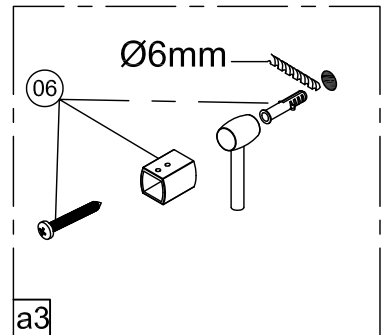

INSTALLATION MANUAL

MODEL:12050 / 12051

SIZE:80x195CM

MODEL:12058 / 12059

SIZE:90x195CM

01

x4

02

x1

Ø6mm 

03

x1

04

x1

06

x1

05

x1