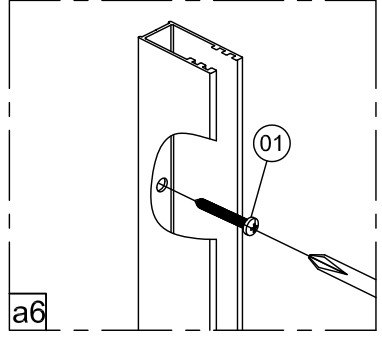

INSTALLATION MANUAL

MODEL:12050 / 12051

SIZE:80x195CM

MODEL:12058 / 12059

SIZE:90x195CM

01

x4

02

x1

Ø6mm 

03

x1

04

x1

06

x1