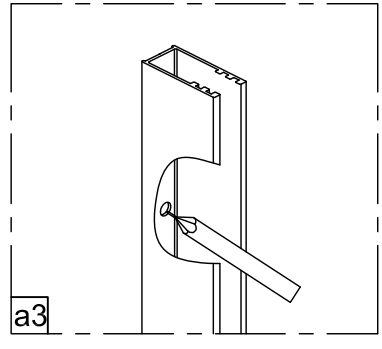

INSTALLATION MANUAL

MODEL:12050 / 12051

SIZE:80x195CM

MODEL:12058 / 12059

SIZE:90x195CM

01

x4

02

x1

03

x1

04

x1

05

x1

06

x1

Ø6mm 

03

x1

04

x1

06

x1