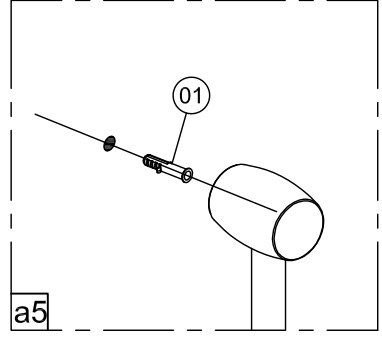

INSTALLATION MANUAL

MODEL:12050 / 12051

SIZE:80x195CM

MODEL:12058 / 12059

SIZE:90x195CM

01

x4

02

x1

03

x1

04

x1

05

x1

06

x1

Ø6mm 

03

x1

04

x1

06

x1

05

x1