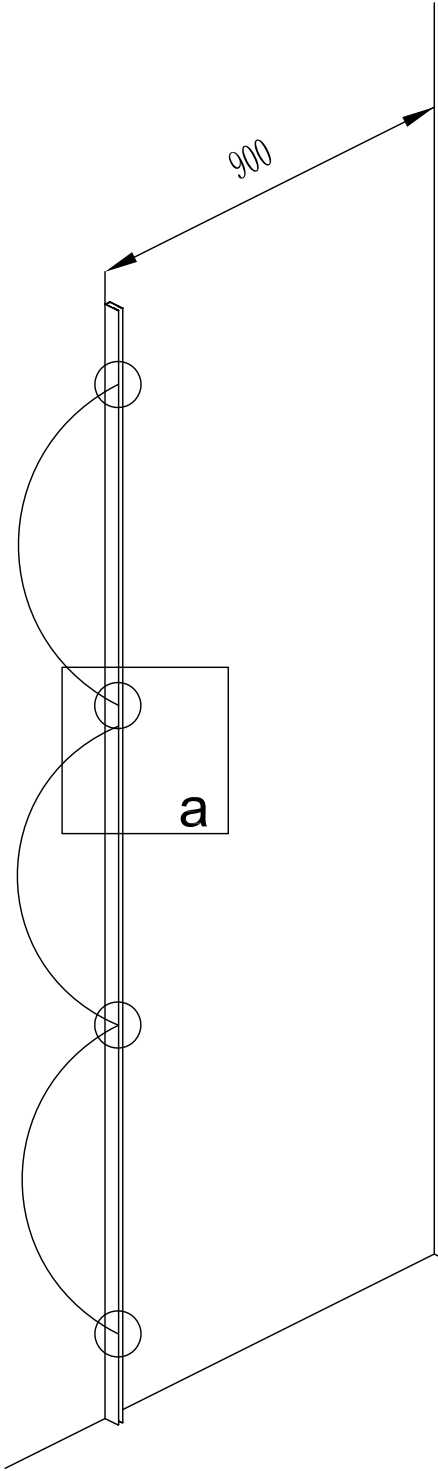

INSTALLATION MANUAL

MODEL:12050 / 12051

SIZE:80x195CM

MODEL:12058 / 12059

SIZE:90x195CM

01

x4

02

x1

03

x1

04

x1

05

x1

06

x1

Ø6mm 

03

x1

04

x1

06

x1